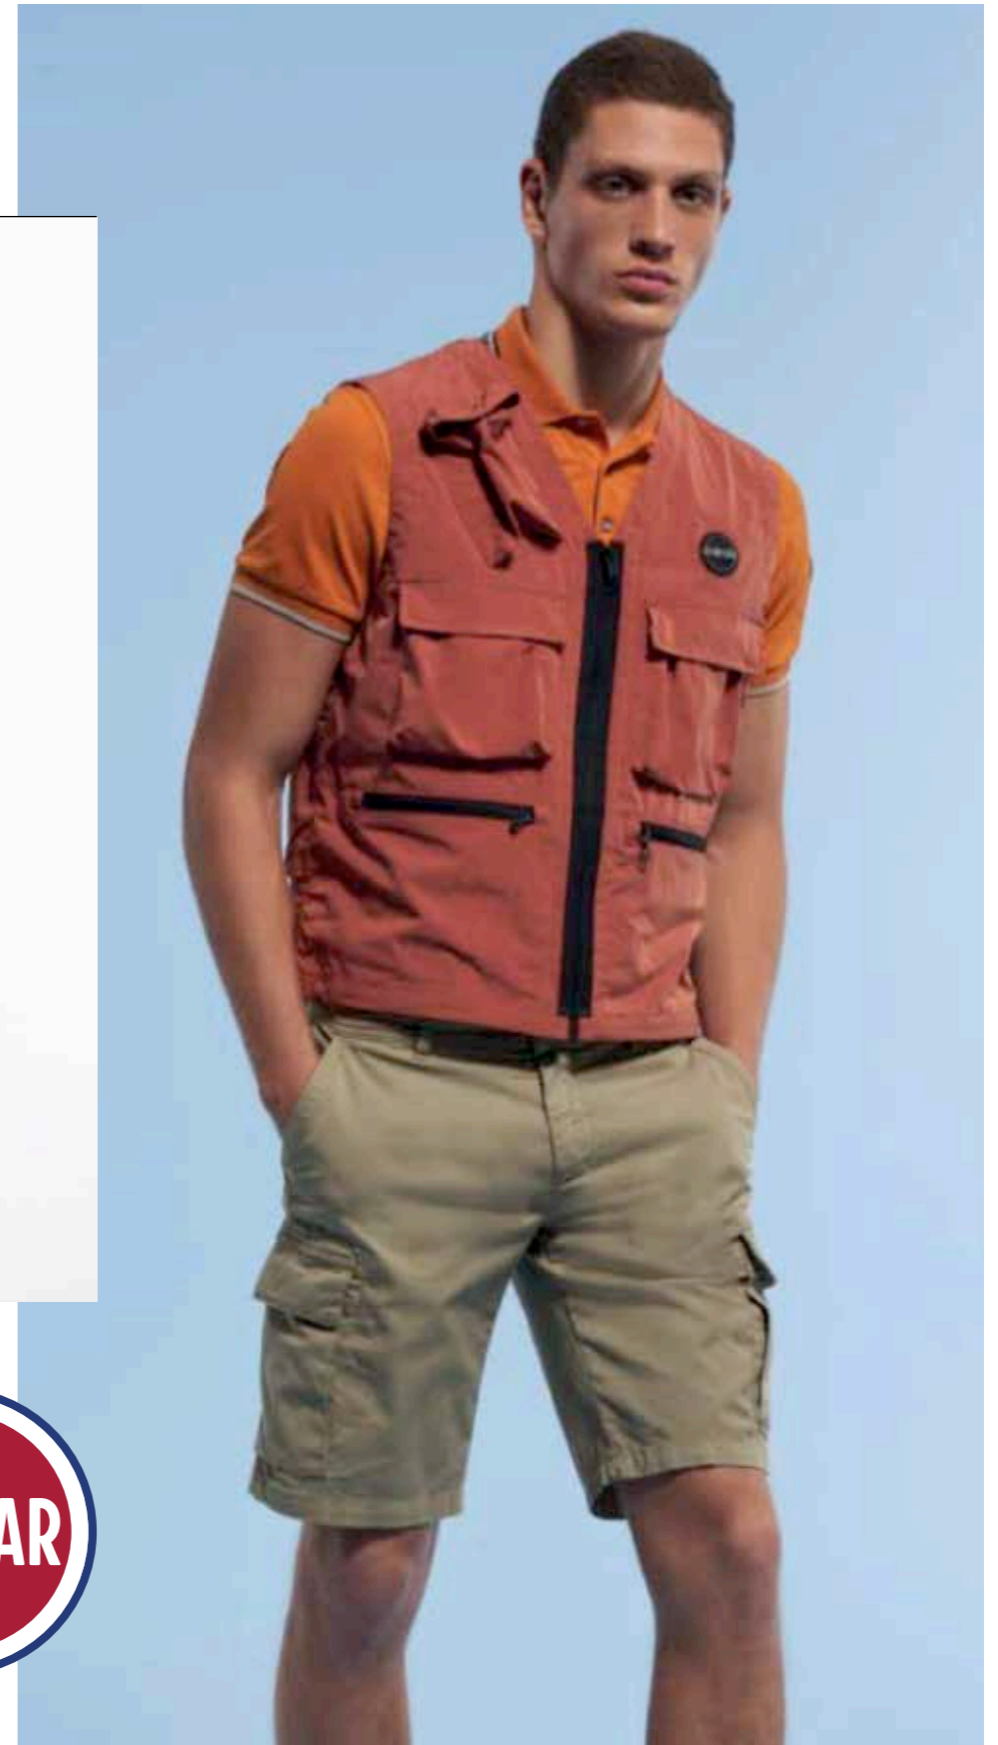

SPRING SUMMER 19
FOOTWEAR COLLECTION

Main Collection - Man

Code **107**
Color **Brown/Beige/White**